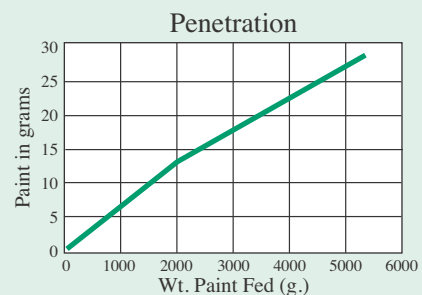

FOR USE AS AN EXHAUST FILTER

Series 331Y fiberglass media is constructed using 22 grams of fiberglass media per square foot. The fibers are formed into progressively denser layers. Fiberglass media is ideal for capturing paint overspray due to its ability to maintain an open outer layer. It is this initial outer layer that allows the entire depth of the media to hold paint particulate and not “surface load” like many overspray collectors.

The media is solid yellow and has a skin backing on the downstream side. This skin backing helps prevent the media from sagging when particulate is captured and provides a final barrier against small overspray particles.

Fiberglass media comes in pad or roll form. The rolls are available in 300 foot lengths. The pads come in virtually any size, but 20x20 and 20x25 pads are most typical in crossdraft and semi-downdraft booths. A grid is needed to hold the pad which is standard in most booths. If you downdraft booth uses a pit, measure the width of the pit to find the appropriate roll, or check our booth guide. To change the media, simply unwind the roll to the proper length and cut a pad.